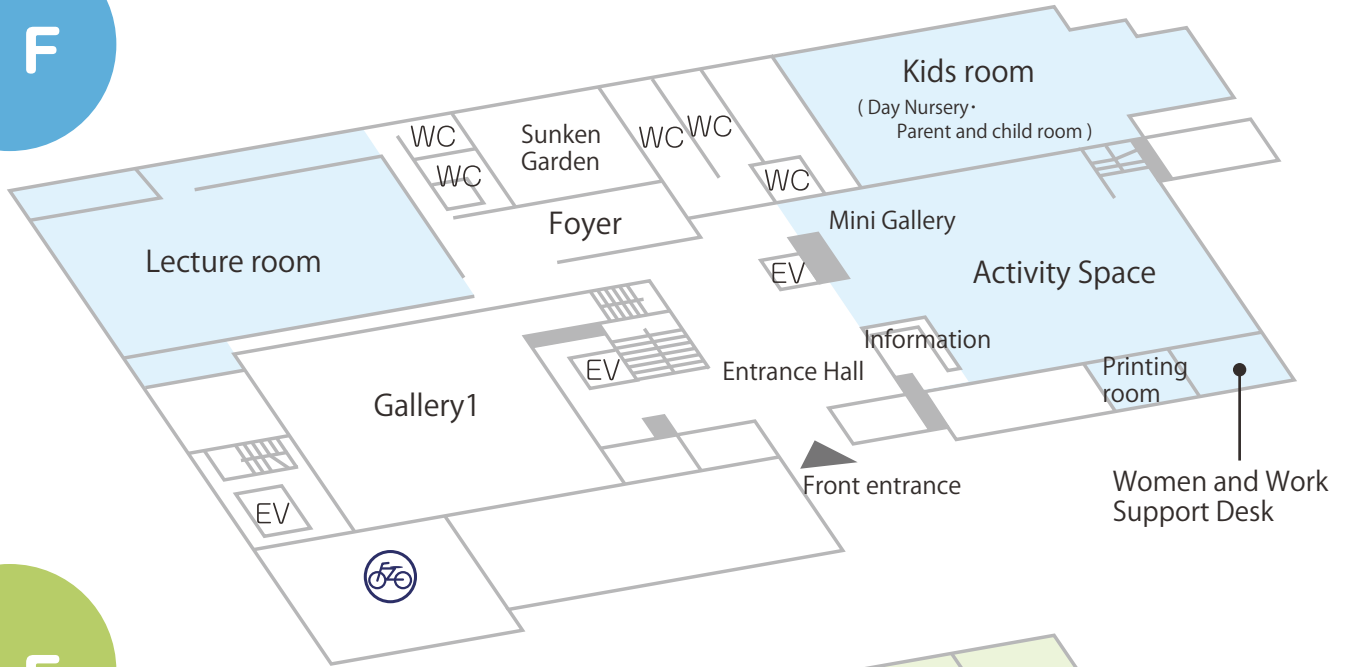

Art Forum Azamino

(Gender Equality Center Yokohama North)

Floor Map

1 F

2 F

3 F