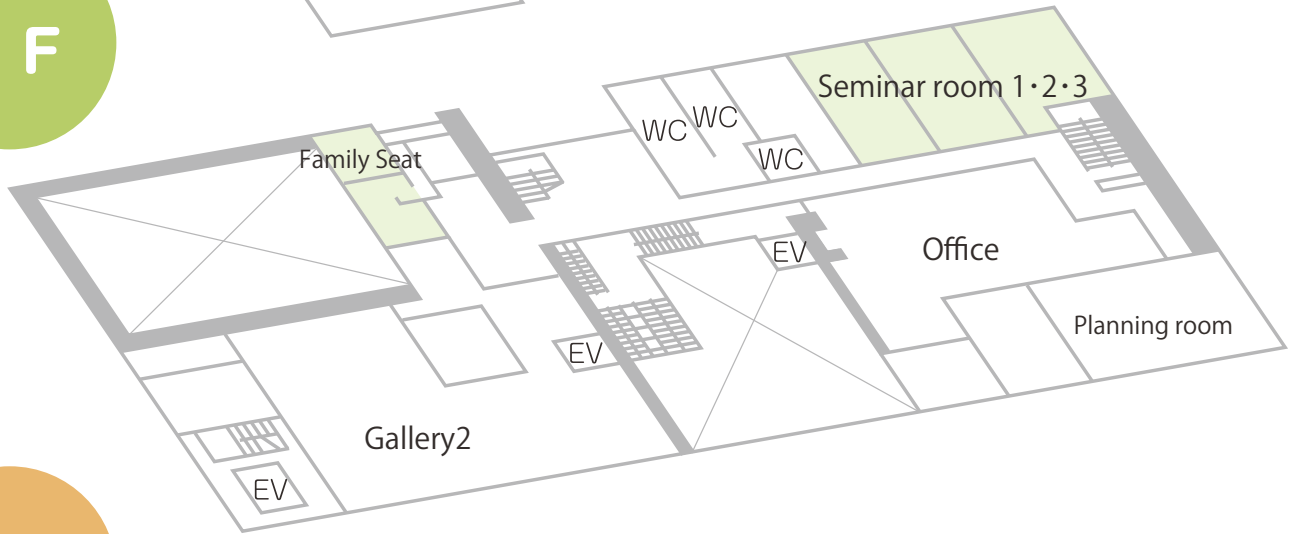

Art Forum Azamino

(Gender Equality Center Yokohama North)

Floor Map

1 F

2 F

3 F